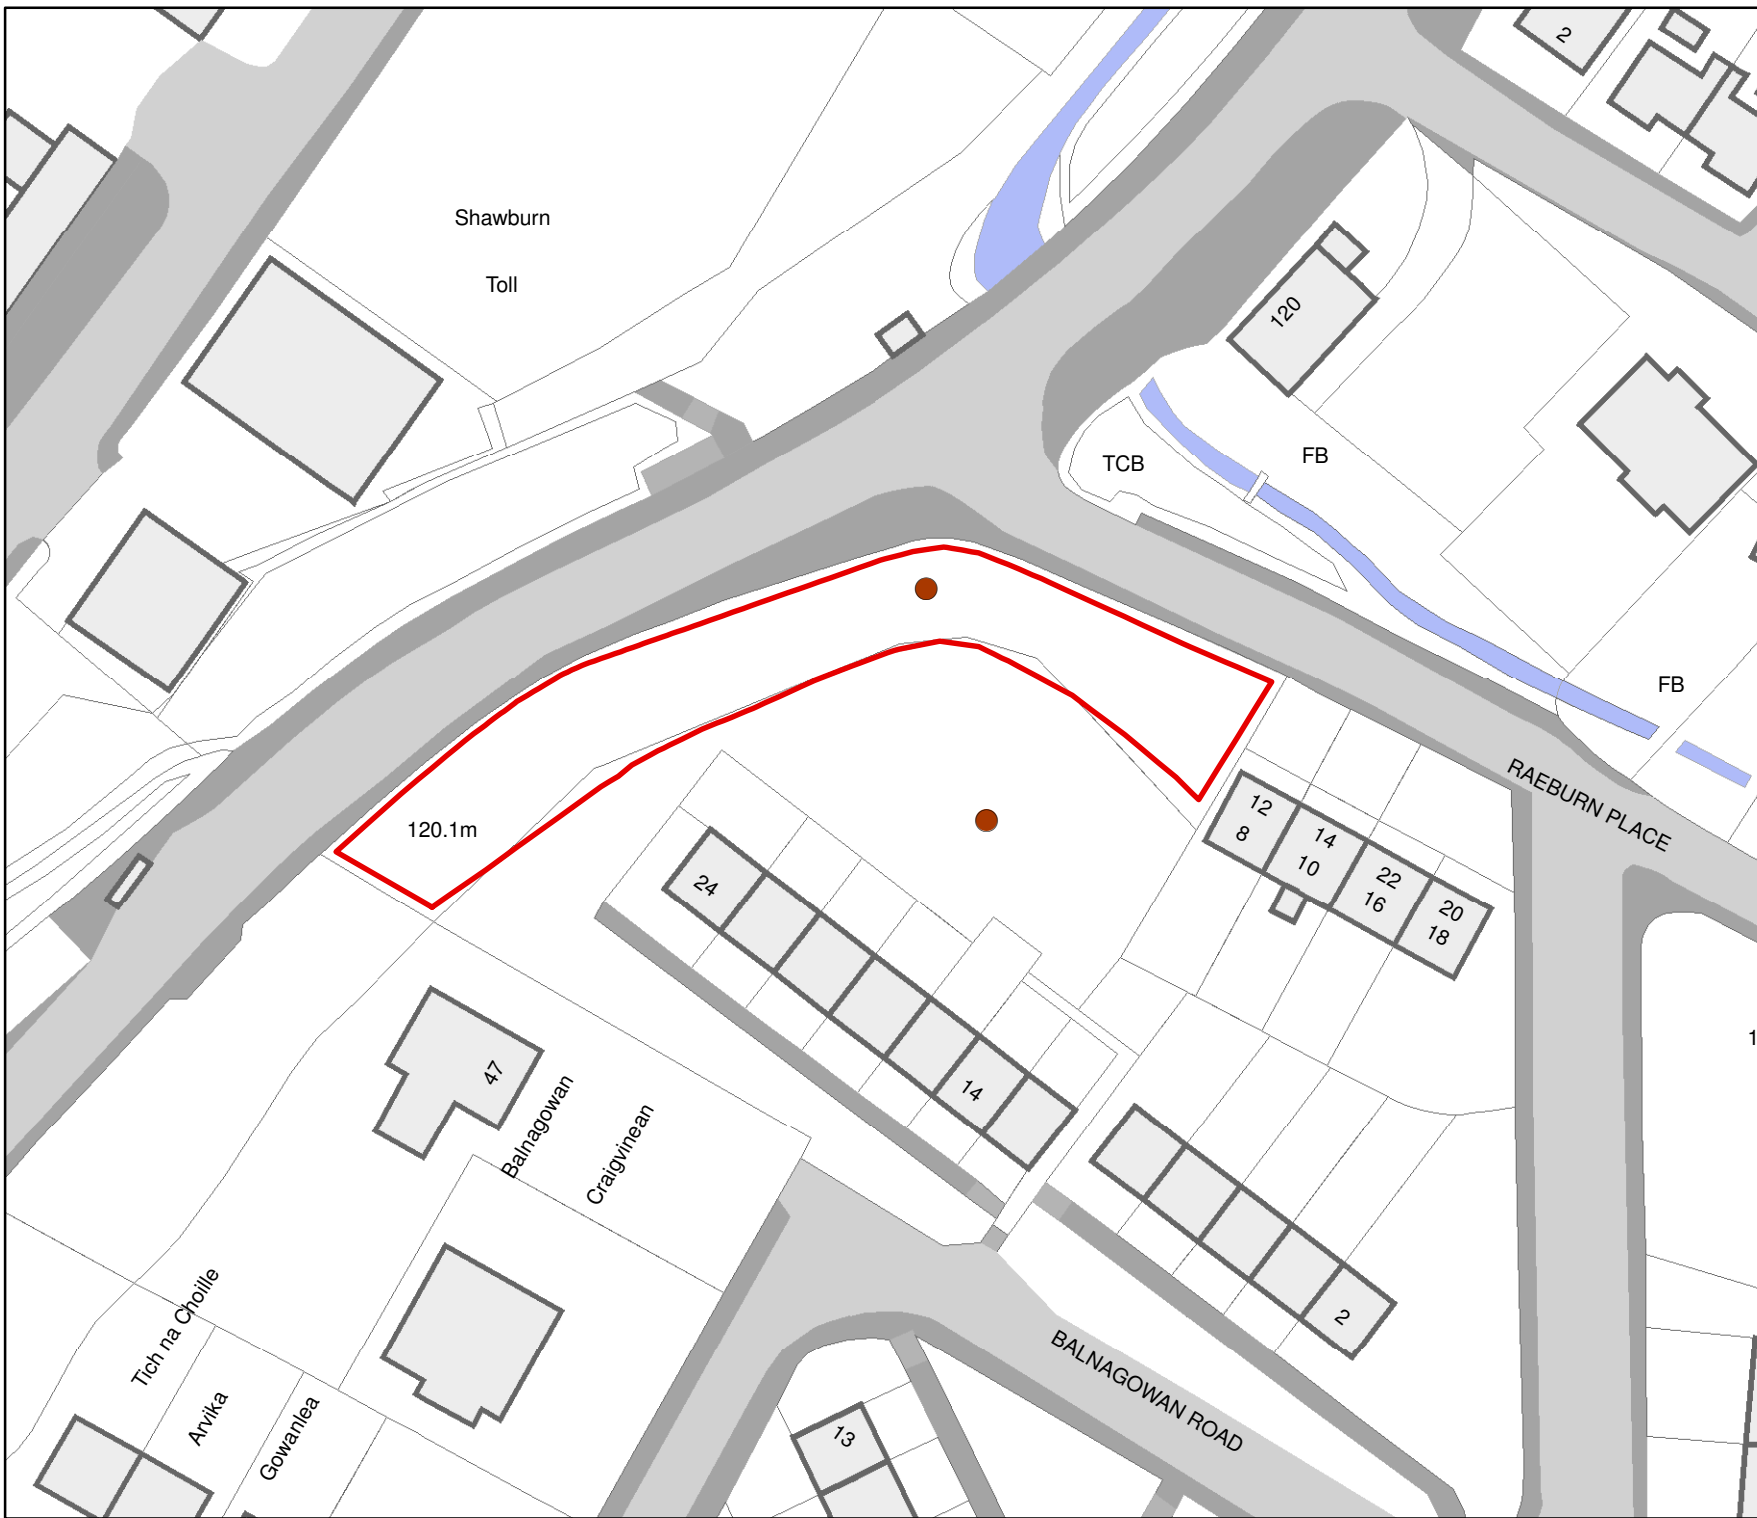

1:750

**Shawburn Toll
Embankment
Shawburn Road
Selkirk**

SK033/22

980sq m o.t

This map has been prepared by
Estate Management
Property and Facilities Management
Technical Services
Crown Copyright all rights reserved.
Scottish Borders Council, Licence
100023423, 2010.